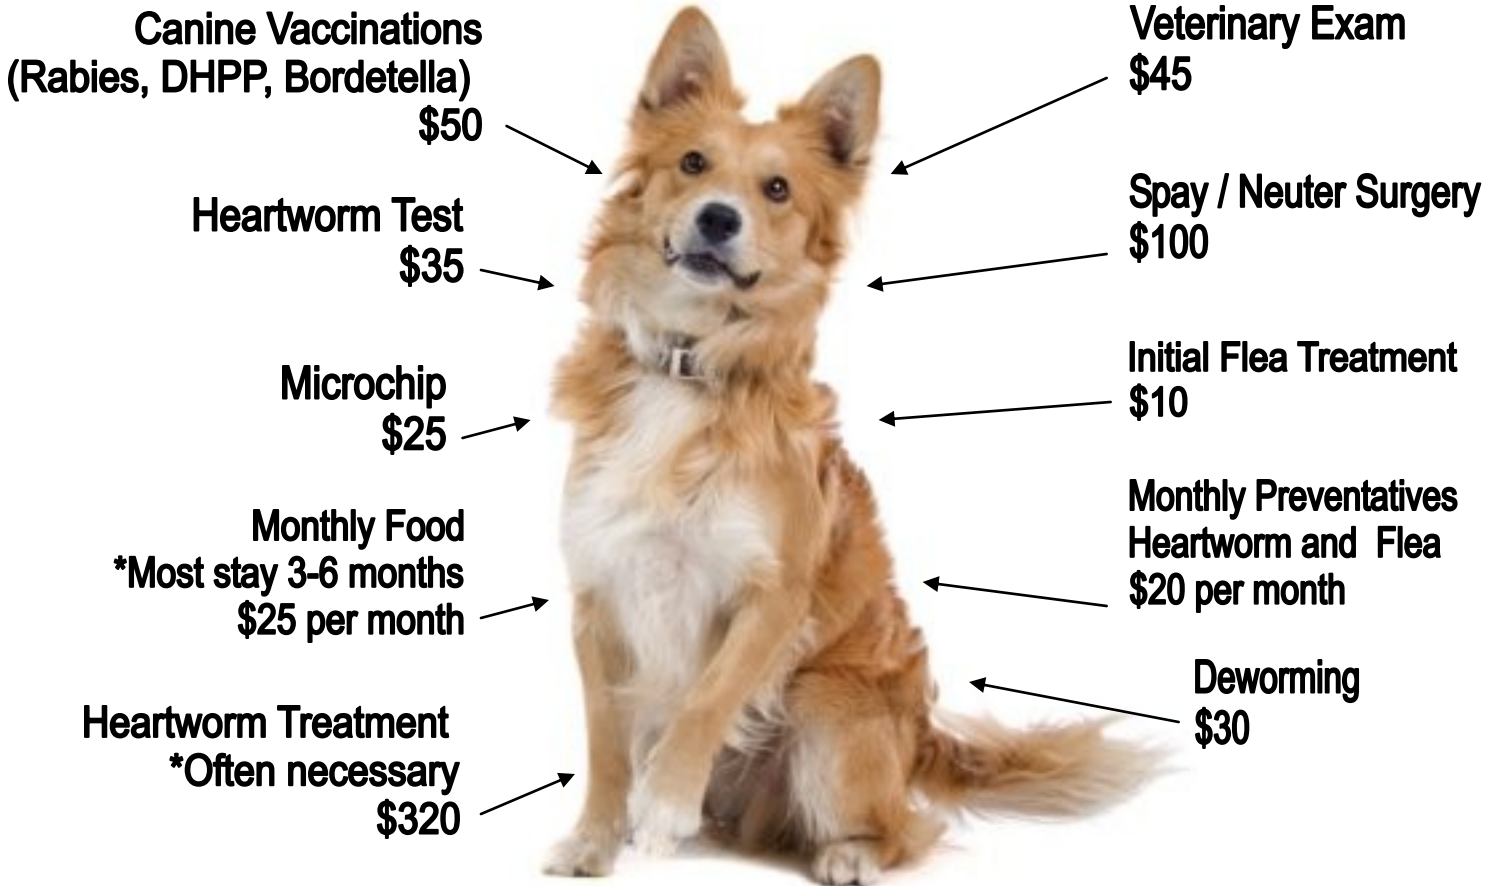

# Expenses ARF-LA incurs when rescuing and rehabilitating a homeless dog.

**Total Average Cost: \$430**

**w/Heartworm Treatment \$750**

**ARF-LA Adoption Fees: \$200**

IN ADDITION, the rescue may have to incur cost for: surgery to correct injuries, xrays, blood work or expenses to cure parasite infections such as mange, giardia, coccidia.

**The Cost for a Lifetime of Unconditional Love: PRICELESS!!**

arfla.org  
facebook/Arfla